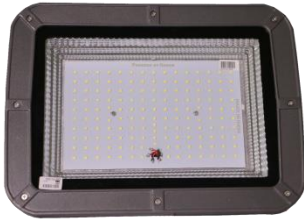

## INACT LED BACK CHOWK FLOOD LIGHT

RATED OUTPUT	:- 20Watt TO 200Watt
LED MAKE	:- SEOUL,CREE,LEXSTAR,OSRAM
TELERANCE	:- +/- 0.5 – 2W
LUMENSE	:- 100 To 120 Lumens per Watt
CCT	:- 6500K
OPERATING VOLTAGE	:- 80-290V AC 50-60HZ
POWER FACTOR	:- > 0.97
SURGE PROTECTION	:- 4KV TO 10KV
CRI	:- > 0.80
WARRANTY	:- 2 YEAR
SAFETY RATING	:- IP65
BODY TYPE	:- ALUMINIUM DIE CAST