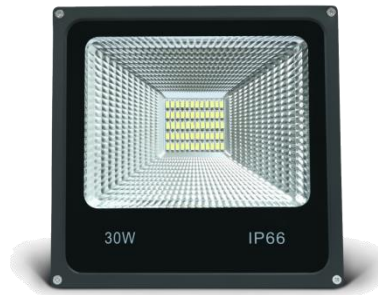

LED DOWN CHOWK FLOOD LIGHT

RATED OUTPUT	:-	30Watt To 200Watt
LED MAKE	:-	SEOUL,CREE,LEXSTAR,OSRAM
TELERANCE	:-	+/- 0.5 – 2W
LUMENSE	:-	100 To 120 Lumens per Watt
CCT	:-	6500K
OPERATING VOLTAGE	:-	80-290V AC 50-60HZ
POWER FACTOR	:-	> 0.97
SURGE PROTECTION	:-	4KV TO 10KV
CRI	:-	> 0.80
WARRANTY	:-	2 YEAR
SAFETY RATING	:-	IP65
BODY TYPE	:-	ALUMINIUM DIE CAST

ITEAMCODE	FRAMSIZE	DRIVERSAREA	PCBAREA	WEIGHT	WATT
RIDFL01	226*190	195*40*36	195*100	1.0KG	50W
RIDFL02	285*240	240*60*37	240*110	1.6KG	100W
RIDFL03	345*280	310*65*52	310*135	2.3KG	200W

Reg. Office : 2602, Chanchal Ba Bhuvan, Nr Bhadra Post Office,
Bhadra, Ahmedabad 380001 . | Website : www.rialtaindustries.com

☎ : 9898985552

E mail : sales@rialtaindustries.com
kaushal@rialtaindustries.com