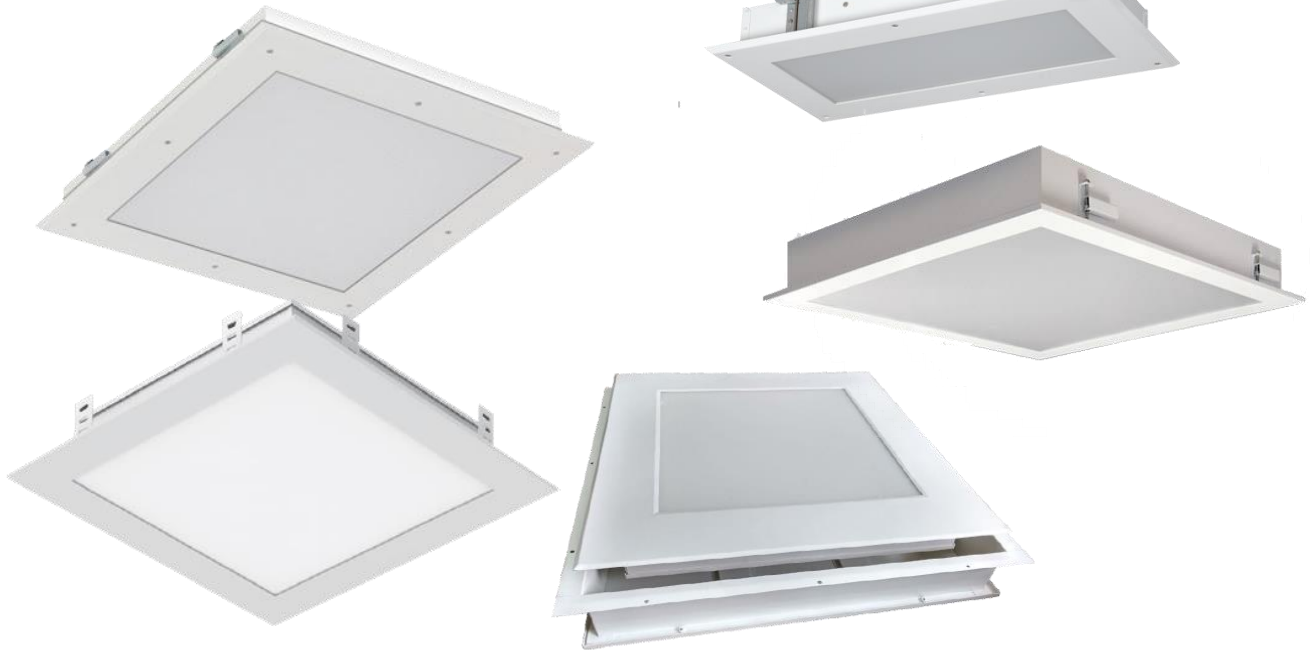

CLEAN ROOM LIGHT

RATED OUTPUT	:- 20WATT TO 48WATT
LED MAKE	:- SEOUL,CREE,LEXSTAR,OSRAM
TELERANCE	:- +/- 0.5 – 2W
LUMENSE	:- 100 To 120 Lumens per Watt
CCT	:- 6500K
OPERATING VOLTAGE	:- 80-290V AC 50-60HZ
POWER FACTOR	:- > 0.97
SURGE PROTECTION	:- 6KV TO 10KV
CRI	:- > 0.80
WARRANTY	:- 2 YEAR
SAFETY RATING	:- IP65
BODY TYPE	:- ALUMINIUM DIE CAST

**FLAMEPROOF CLEANROOM BOTTOM OPENABLE AND TOP
OPENABLE LIGHT WITH CERTIFICATION AVAILABLE**

Reg. Office : 2602, Chanchal Ba Bhuvan, Nr Bhadra Post Office,
Bhadra, Ahmedabad 380001 . | Website : www.rialtaindustries.com

: 9898985552

E mail : sales@rialtaindustries.com
kaushal@rialtaindustries.com